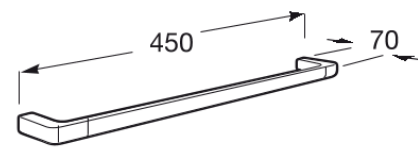

## DIMENSIONS

Length 450 mm  
Width 70 mm

## TECHNICAL DRAWINGS

**FEATURES**

- Fixing kit: Included
- Installation type: Wall-mounted
- Material: Metal
- Shape: Straight
- Suitable for: Basin